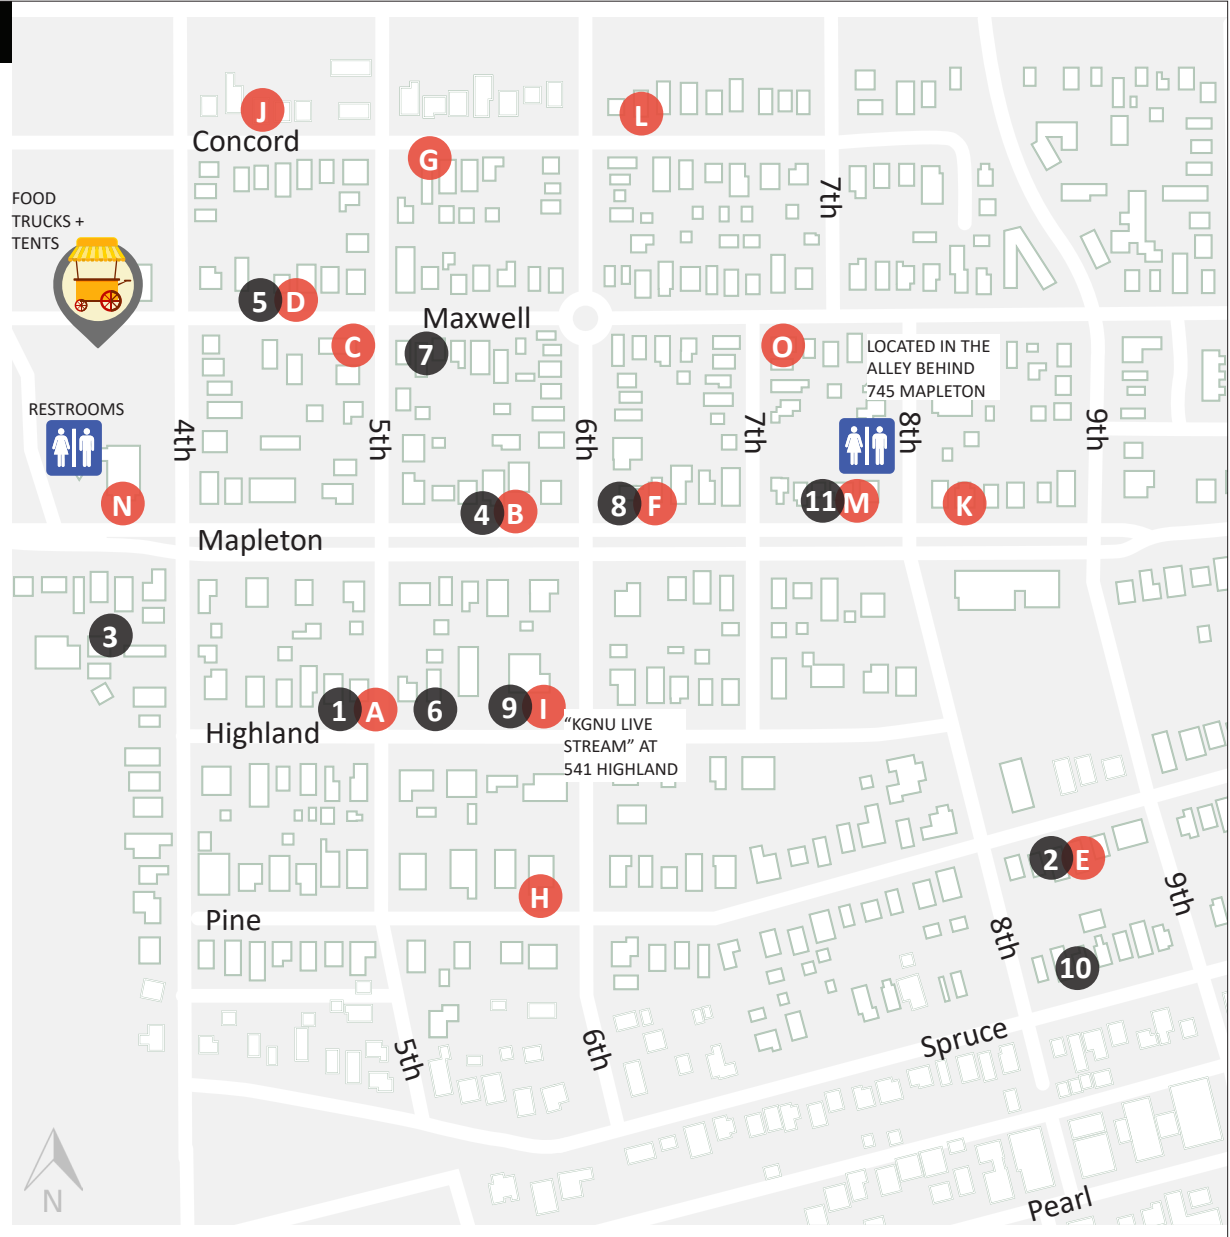

15 Minute Intermission Between Sets

Set 2

2:45 pm to 4:15 pm

- | | | |
|---|--------------|---------------------------------------------------------|
| A | 453 Highland | Sure Thing (<i>Americana/Coverband</i>) |
| B | 535 Mapleton | Aulternate Reality (<i>Swing/Gypsy Jazz</i>) |
| C | 2449 5th | Sunshine Canyon String Band (<i>Bluegrass-ish</i>) |
| D | 429 Maxwell | Al Loves El (<i>Singer-Songwriter</i>) |
| E | 814 Pine | The Folk Collective (<i>Singer-Songwriter</i>) |
| F | 607 Mapleton | Swing St. Vrain (<i>Gypsy Swing/World Music</i>) |
| G | 512 Concord | The Skinny (<i>Jazz Funk</i>) |
| H | 2211 6th | Poorfree City (<i>Americana/Bluegrass/Folk/Blues</i>) |
| I | 541 Highland | LowFive (<i>Rock/Americana</i>) |
| J | 423 Concord | 4 Days to First Grade (<i>Rock</i>) |
| K | 811 Mapleton | Tales of Hoffman (<i>Folk/Rock/Country/Blues/R+B</i>) |
| L | 611 Concord | Paul Kimbiris (<i>Folk Rock</i>) |
| M | 735 Mapleton | Grant Ligon (<i>Singer-Songwriter</i>) |
| N | 345 Mapleton | Boulder Brassaholics (<i>Jazz</i>) |
| O | 2448 7th | Smorgasgrass (<i>Bluegrass</i>) |

PorchFest!

Mapleton Hill • Boulder, CO

September 18th 2022 • 1:00PM-4:30PM

Food Trucks + Tents

See locator symbol on map inside.

Scan the code to download the Map + Schedule to your phone